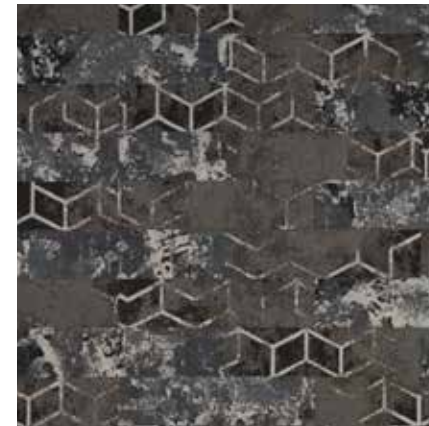

MISTY midnight goose
19897

FOSSIL terrain goose
49897